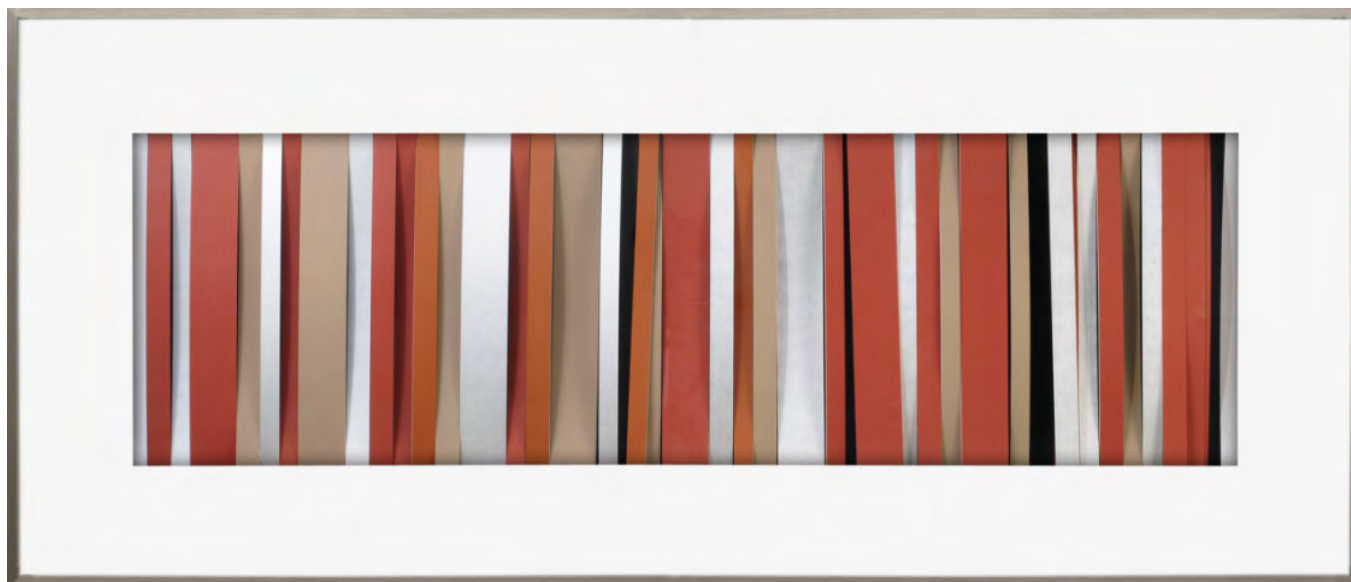

CI420006B-770

STRIPES

61.00X141.00X6.30 cm

24.02X55.51X2.48 inch

Mold. Caixa Alumínio Vidro Colorido

ARTIMAGE design & art