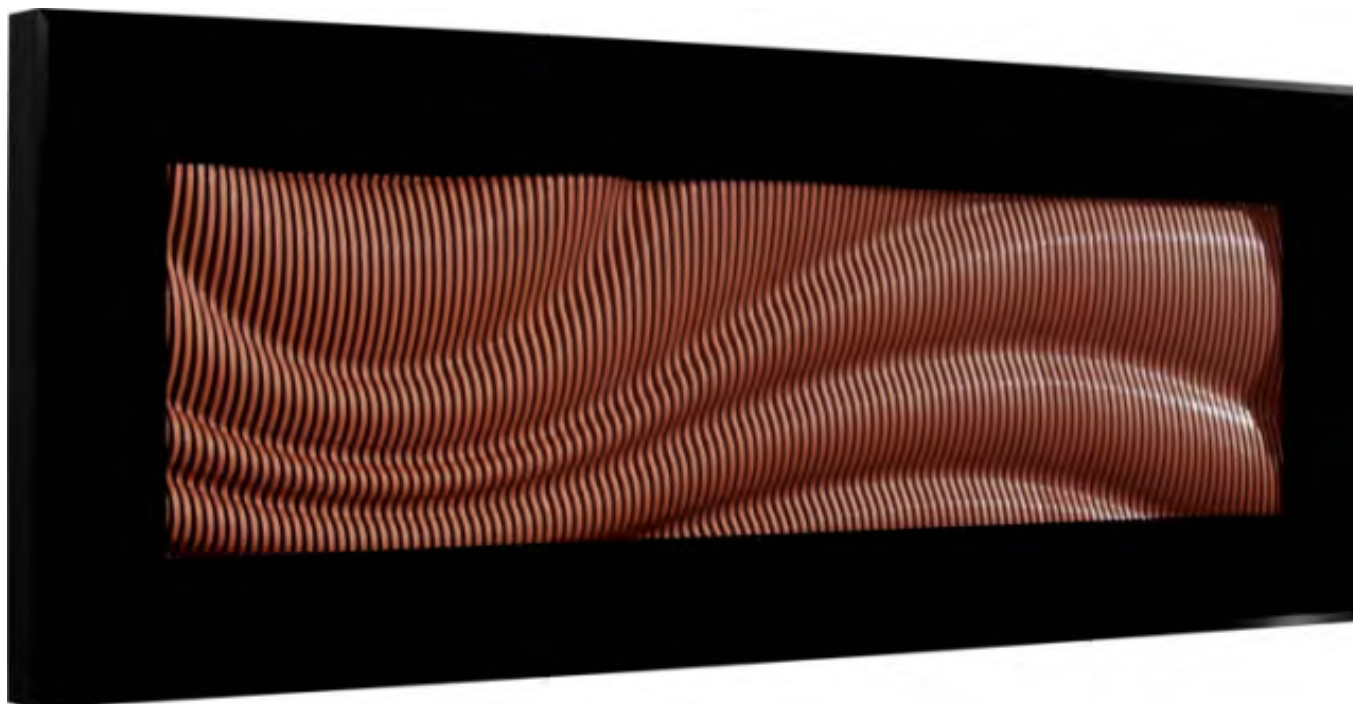

BD320029A-974PCB
LINHA VOLUMES RIO
64.00X174.00X6.30 cm
25.20X68.50X2.48 inch

MOLD. ALUMINIO PRETA TIPO
CAIXA

ARTIMAGE design & arte