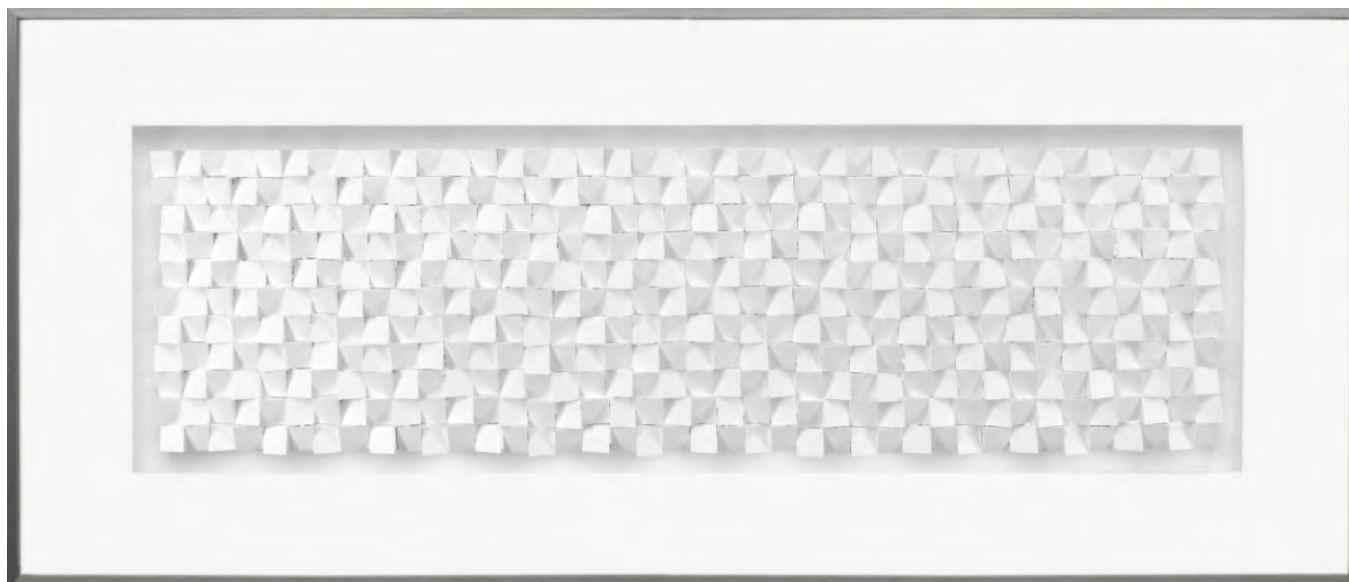

CI770900E-B66156

FORMS

66.00X156.00X6.30 cm

25.98X61.42X2.48 inch

Mold. Caixa Alumínio Vidro colorido

ARTIMAGE design
art/visual