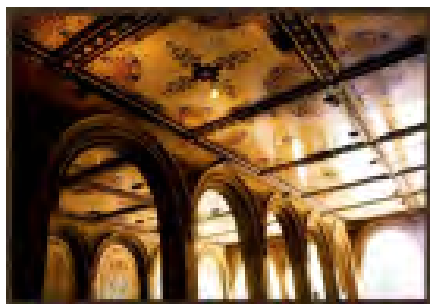

RP036-1082
GOLDEN CENTRAL PARK
47.00X67.00X4.00 cm
18.50X26.38X1.57 inch

RP037-1082
RUSH HOUR
47.00X67.00X4.00 cm
18.50X26.38X1.57 inch

RP038-1082
SNACK IN CENTRAL PARK
47.00X67.00X4.00 cm
18.50X26.38X1.57 inch

RP039-1082
BROOKLYN RAILROAD TRANSIT
47.00X67.00X4.00 cm
18.50X26.38X1.57 inch

RP040-1082
ESCAPE ROUTE
47.00X67.00X4.00 cm
18.50X26.38X1.57 inch

RP041-1082
PAPOLLON
47.00X67.00X4.00 cm
18.50X26.38X1.57 inch

Moldura Laminada com folha Natural
Imbuia Vidro incholor