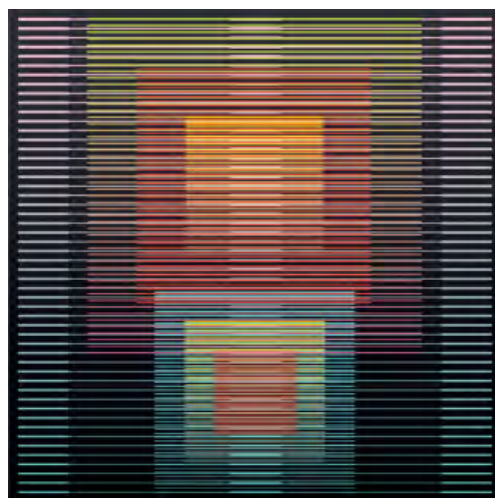

MP066A-9090-1PO

UNDERLINE

90.00X90.00X5.00 cm

35.43X35.43X1.97 inch

MP066B-9090-1PO

UNDERLINE

90.00X90.00X5.00 cm

35.43X35.43X1.97 inch

MP066C-9090-1PO

UNDERLINE

90.00X90.00X5.00 cm

35.43X35.43X1.97 inch

Base em Madeira com acabamento
lateral Preto Efeito Float (Flutuante)
Vidro Incolor Lapidado

ARTIMAGE design & arte