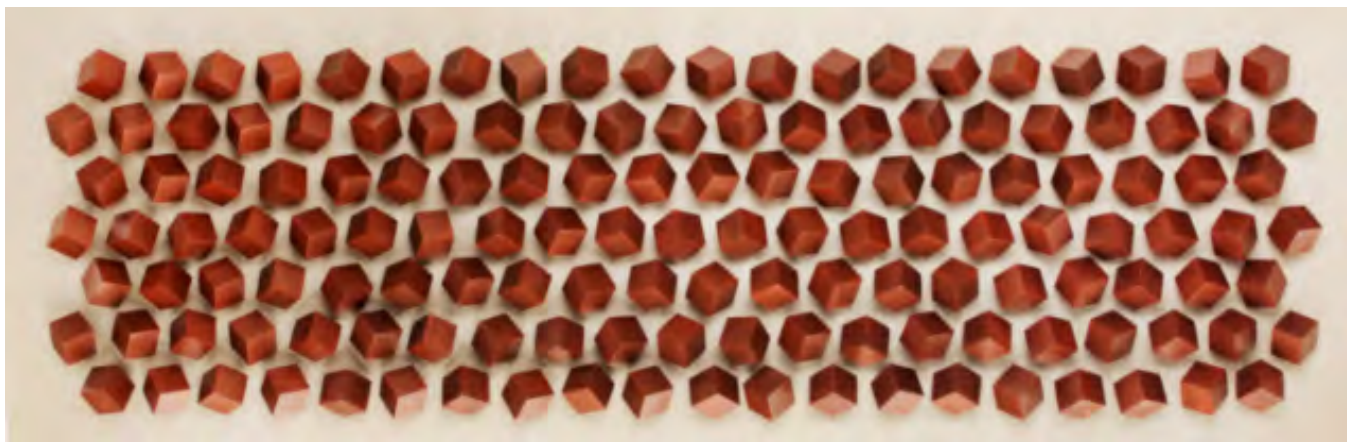

CIT2-60180-02

BIG CUBES

60.00X180.00X13.00 cm

23.62X70.87X5.12 inch

Peças/cubos fixadas em Painel de
MDF revestido em Tecido Canvas

ARTIMAGE design & art