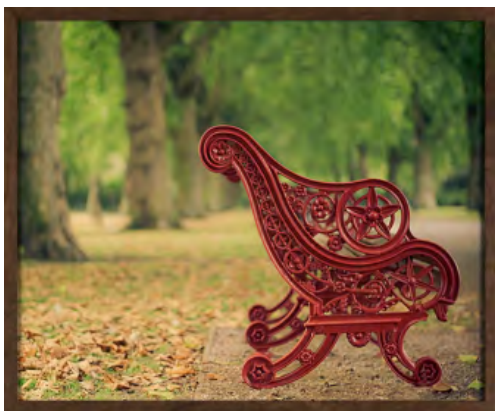

KB058-4757-1082
BATTERSEA BENCH300
47.00X57.00X4.00 cm
18.50X22.44X1.57 inch

KB059-4757-1082
ENGLISH AUTUMN
47.00X57.00X4.00 cm
18.50X22.44X1.57 inch

KB063-4757-1082
BASKET BAIKE
47.00X57.00X4.00 cm
18.50X22.44X1.57 inch

Moldura Caixa Laminada com Folha
Natural Imbuia Vidro incholor