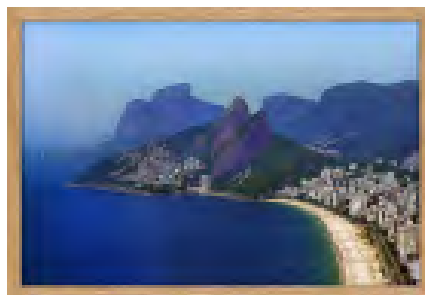

RL110107C-1081

RIO

32.00X47.00X4.00 cm

12.60X18.50X1.57 inch

RL110107D-1081

RIO

32.00X47.00X4.00 cm

12.60X18.50X1.57 inch

RL110107E-1081

RIO

32.00X47.00X4.00 cm

12.60X18.50X1.57 inch

RL110107F-1081

RIO

32.00X47.00X4.00 cm

12.60X18.50X1.57 inch

RL110107G-1081

RIO

32.00X47.00X4.00 cm

12.60X18.50X1.57 inch

RL110107H-1081

RIO

32.00X47.00X4.00 cm

12.60X18.50X1.57 inch

Moldura Caixa Laminada com Folha Natural Freijó Vidro Incolor

ARTIMAGE Imagem em 3D