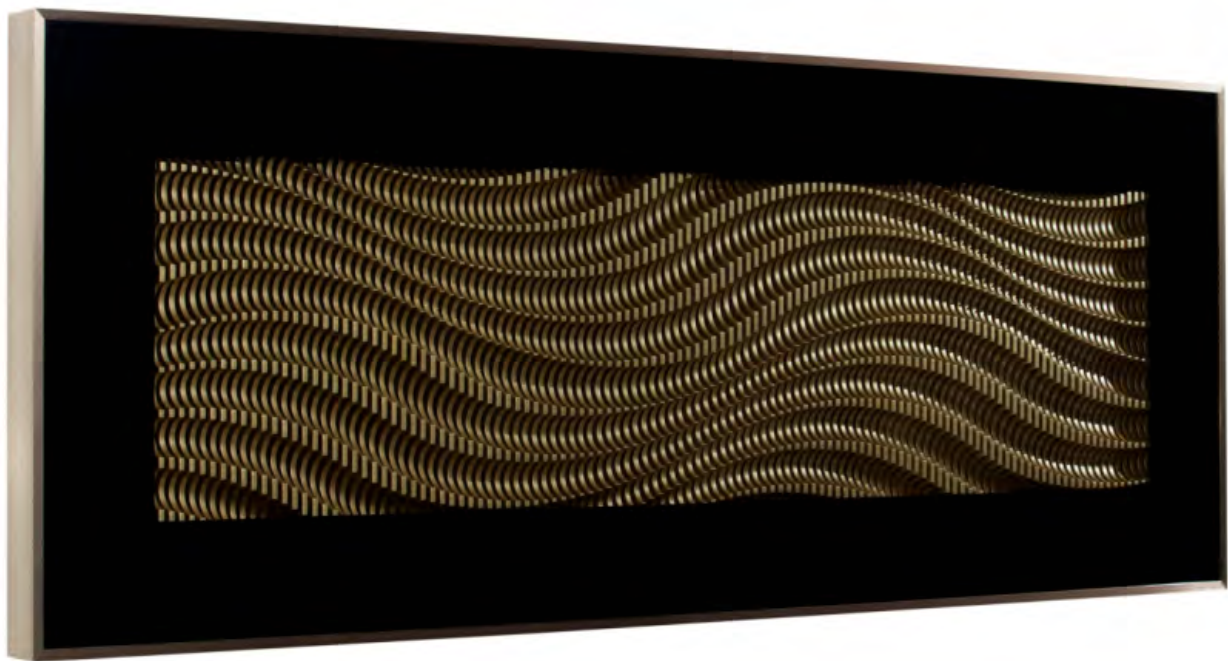

BD320047A-770PAV

OCEANO

64.00X164.00X6.30 cm

25.20X64.57X2.48 inch

MOLD. ALUMINIO RETA TIPO
CAIXA

ARTIMAGE design & art