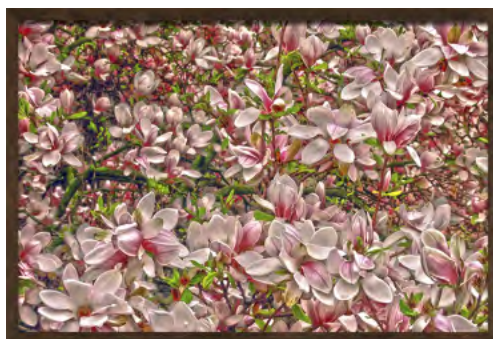

FA0336A-1082
LIFE MOMENTS
42.00X62.00X4.00 cm
16.54X24.41X1.57 inch

FA0337A-1082
LIFE MOMENTS
42.00X62.00X4.00 cm
16.54X24.41X1.57 inch

FA0338A-1082
LIFE MOMENTS
42.00X62.00X4.00 cm
16.54X24.41X1.57 inch

Moldura Caixa Laminada com Folha
Natural Imbuia Vidro Incolor

ARTIMAGE
happy
days