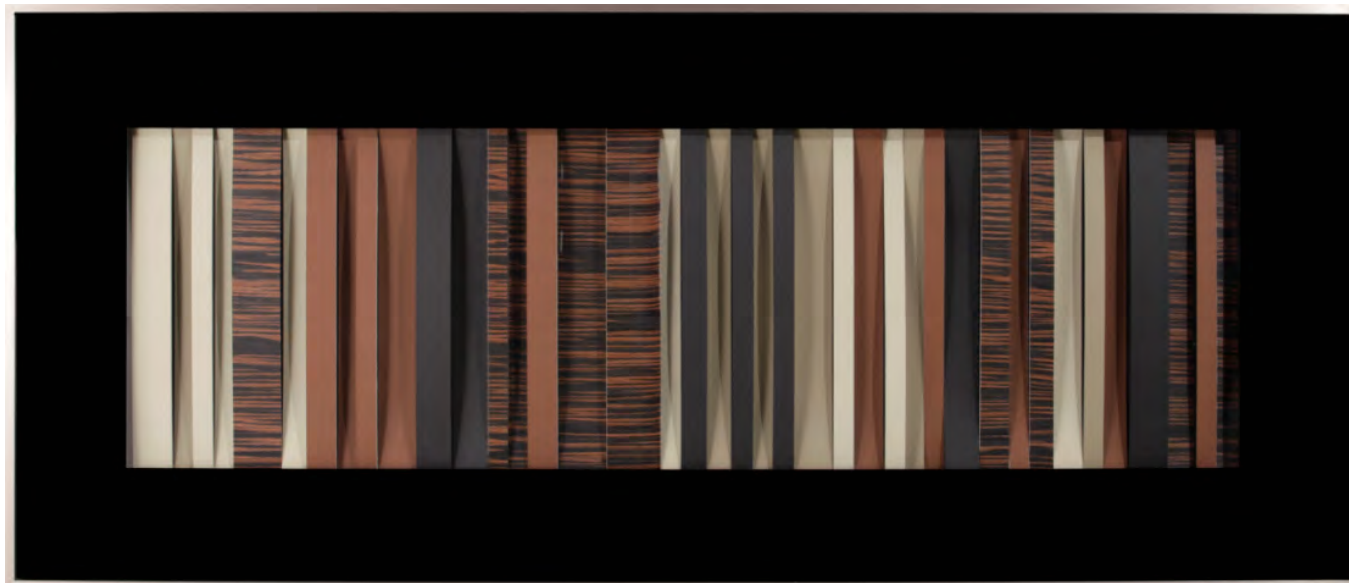

**ARTIMAGE** design & art

CI420020B-770

STRIPES

61.00X141.00X6.30 cm

24.02X55.51X2.48 inch

Mold. Caixa Alumínio Vidro Colorido

**ARTIMAGE** design & art

CI420023P-770