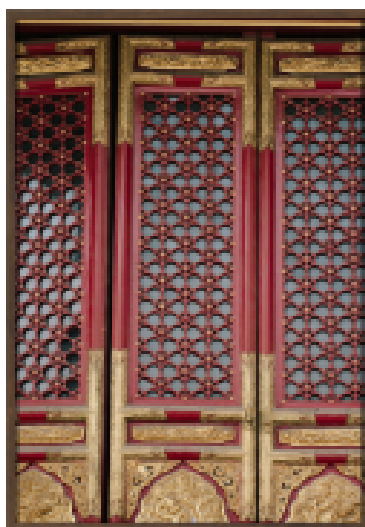

CM210001A-1110

BEIJING

67.00X47.00X4.00 cm

26.38X18.50X1.57 inch

CM210017A-1110

NAMI

67.00X47.00X4.00 cm

26.38X18.50X1.57 inch

CM210034A-1110

WHATTHEW EEDSNOW

67.00X47.00X4.00 cm

26.38X18.50X1.57 inch

CM210010A-1110

FLOWER MARKET

67.00X47.00X4.00 cm

26.38X18.50X1.57 inch

Moldura Laminada comFolha Natural
Sucupira Vidro incholor

ARTIMAGE
happy
days