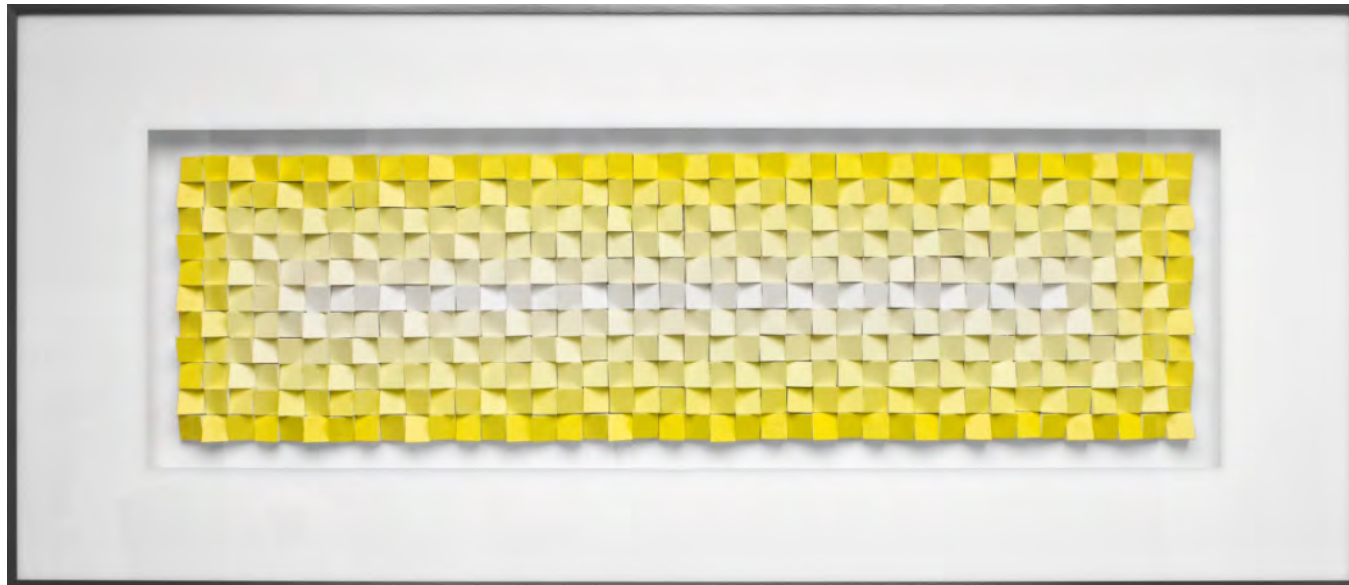

CI770536B-66156

COLORS 536

66.00X156.00X6.30 cm

25.98X61.42X2.48 inch

Mold. Caixa Alumínio com aplicação
de vidro colorido

ARTIMAGE design & art