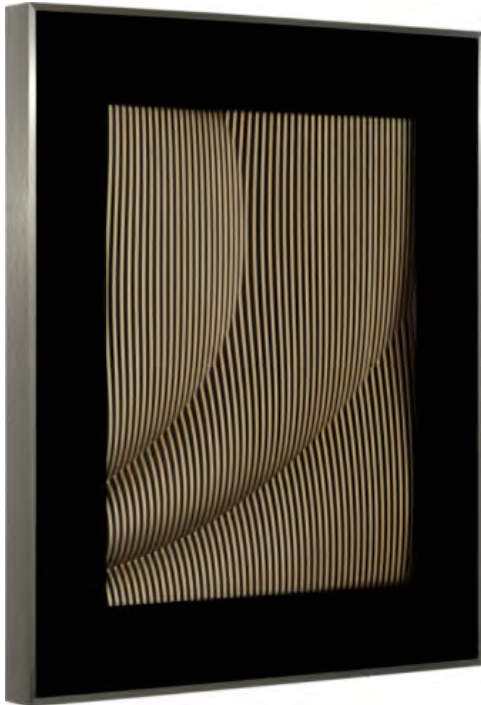

BD320028A-770PAV
LINHA VOLUMES FOZ
85.00X99.00X6.30 cm
33.46X38.98X2.48 inch

BD320028B-770PAV
LINHA VOLUMES GOTA
85.00X99.00X6.30 cm
33.46X38.98X2.48 inch

MOLD. ALUMINIO RETA TIPO
CAIXA

ARTIMAGE design & arte