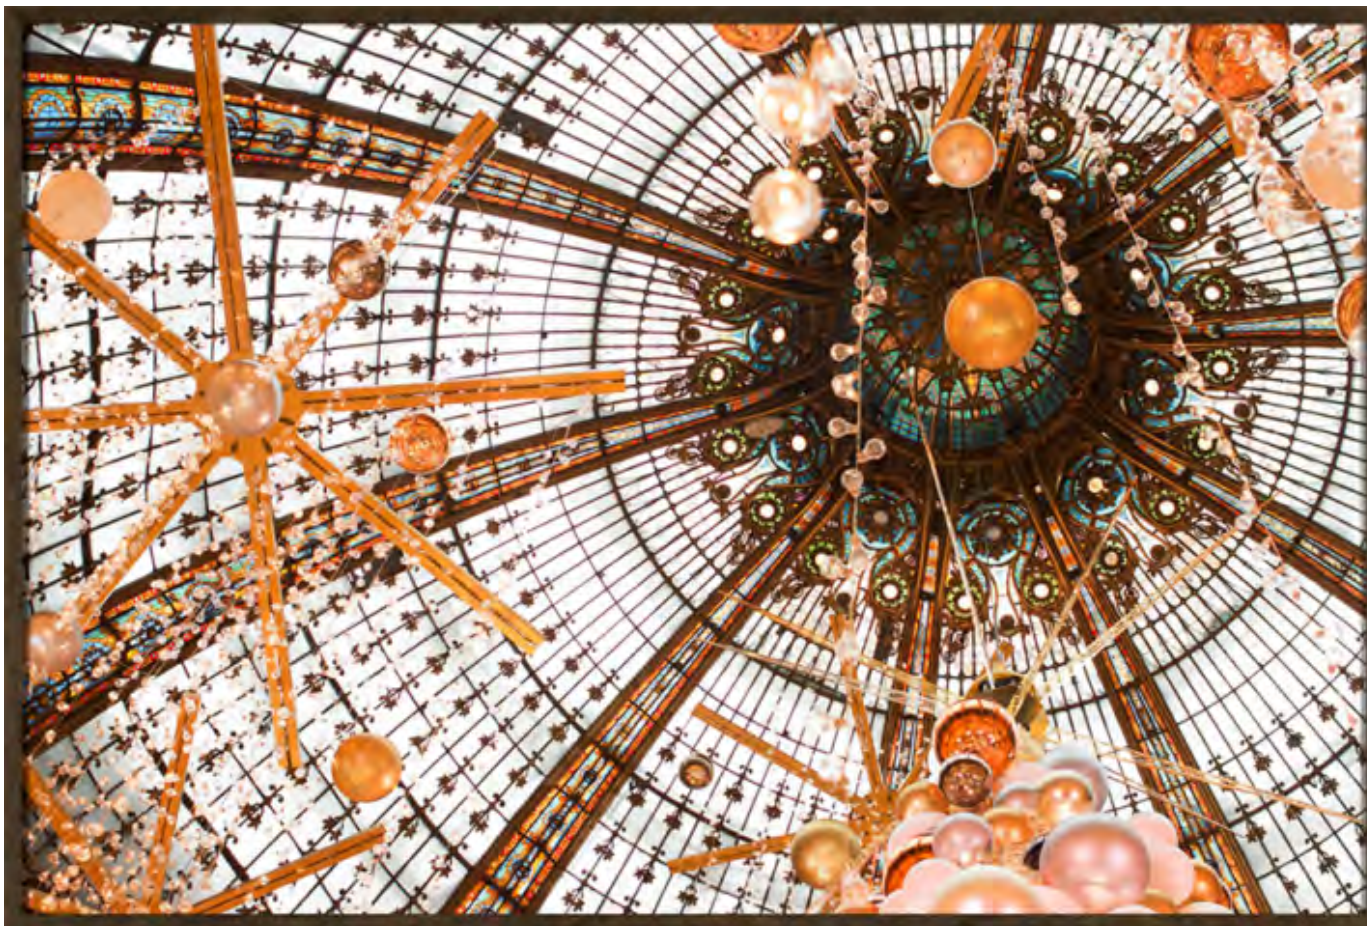

RP118-82122-1082
2 GALLERIES LAFAYETTE
82.00X122.00X4.00 cm
32.28X48.03X1.57 inch

Moldura Laminada com folha Natural
Imbuia Vidro incholor

ARTIMAGE design & art