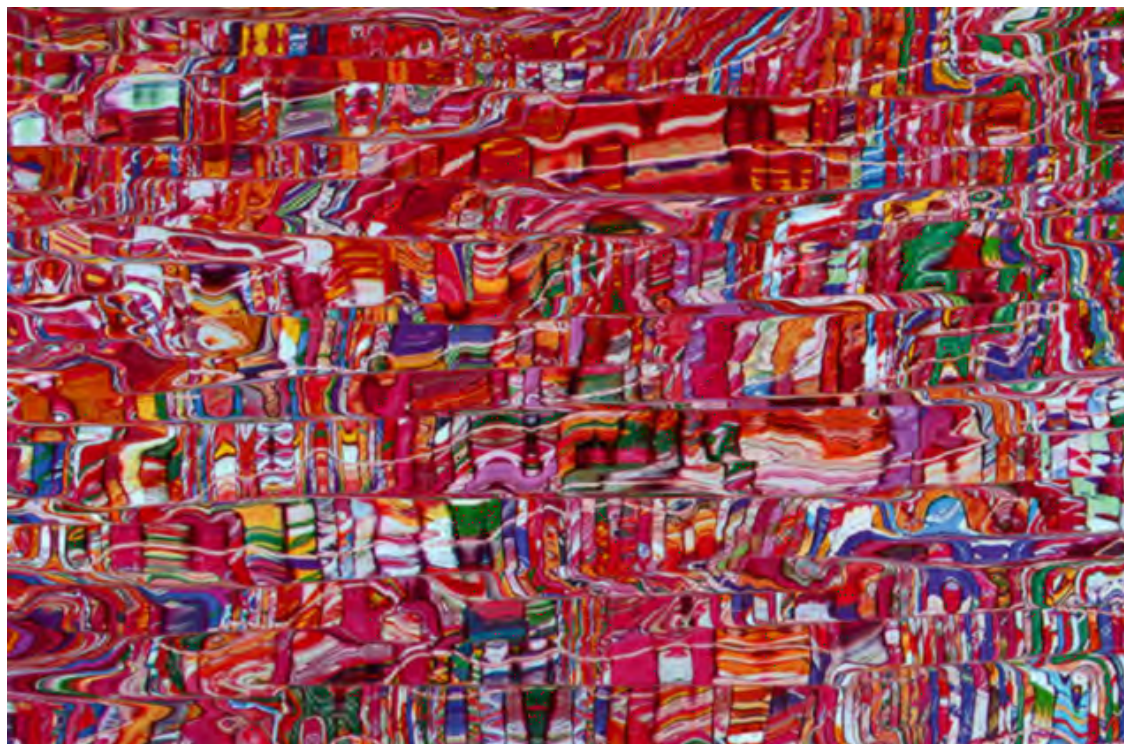

RL370093A-1BR
FRAGMENTED COLORS
95.00X145.00X4.00 cm
37.40X57.09X1.57 inch

Base de Madeira com
Acabamento Branco Efeito Float
(Flutuante) Vidro Incolor Lapidado

ARTIMAGE design & decor