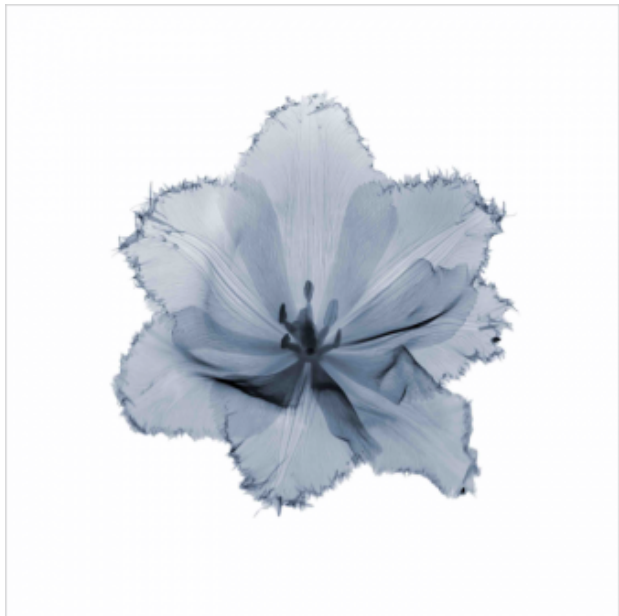

NV0006C-BR
SERRATED TULIP
70.00X70.00X5.50 cm
27.56X27.56X2.17 inch

NV0006D-BR
LILY
70.00X70.00X5.50 cm
27.56X27.56X2.17 inch

Impressão em Vidro Paineis Brancos
Vidro Incolor Lapidado

ARTIMAGE design & art