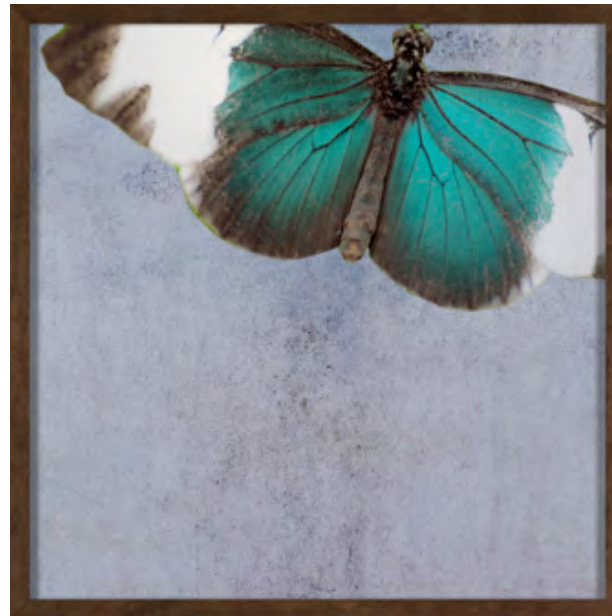

KB062-4747-1082
BLUE DOOR PARIS
47.00X47.00X4.00 cm
18.50X18.50X1.57 inch

KB064-4747-1082
BLUE BUTTERFLY
47.00X47.00X4.00 cm
18.50X18.50X1.57 inch

Moldura Caixa Laminada com Folha
Natural Imbuia Vidro incholor

ARTIMAGE happy
days