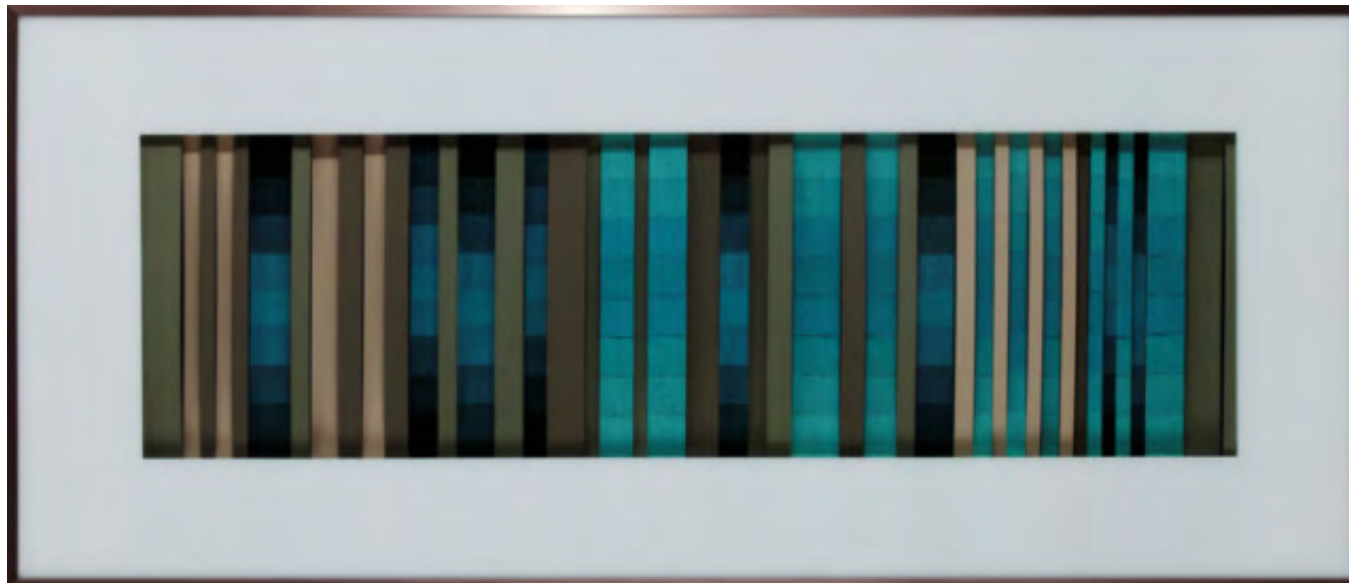

**ARTIMAGE** design & art gallery

CI420021B-770

STRIPES

61.00X141.00X6.30 cm

24.02X55.51X2.48 inch

Mold. Caixa Alumínio Vidro Colorido

**ARTIMAGE** design & art

CI420024B-770